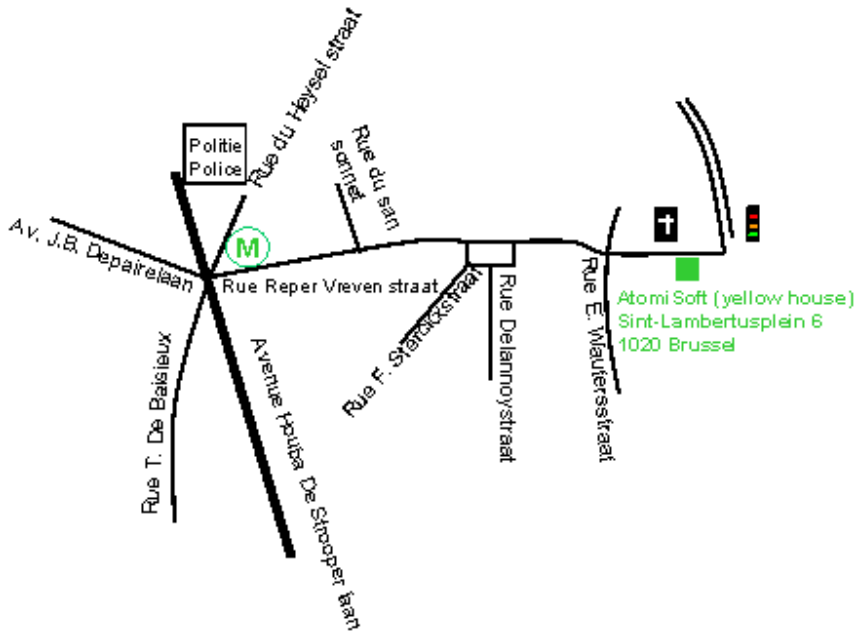

AtomiSoft

Sint-Lambertusplein 6

1020 Brussel

Take the metroline 1A, direction *Koning Boudewijn/Roi Baudouin*. Get out at the station *Houba Brugmann*. Follow the street 'Rue Reper Vrevenstraat' for about 400 meters until you reach the place Sint -Lambertusplein/Place Saint-Lambert. AtomiSoft is located in the building with the yellow facade, in front of the church.

**1A KONING BOUDEWIJN
ROI BAUDOUIN**

AtomiSoft

METRO
 1A Koning Boudewijn/Roi Baudouin - Herrmann-Debroux
 1B Simonis - Clemenceau

PREMETRO: Tram
 3 Noordstation/Gare du Nord - Churchill
 18 Houba-de Strooper - Dieweg
 52 Esplanade - Drogenbos

BUS
 12 Airport Line
 Brussels City - Brussels Airport