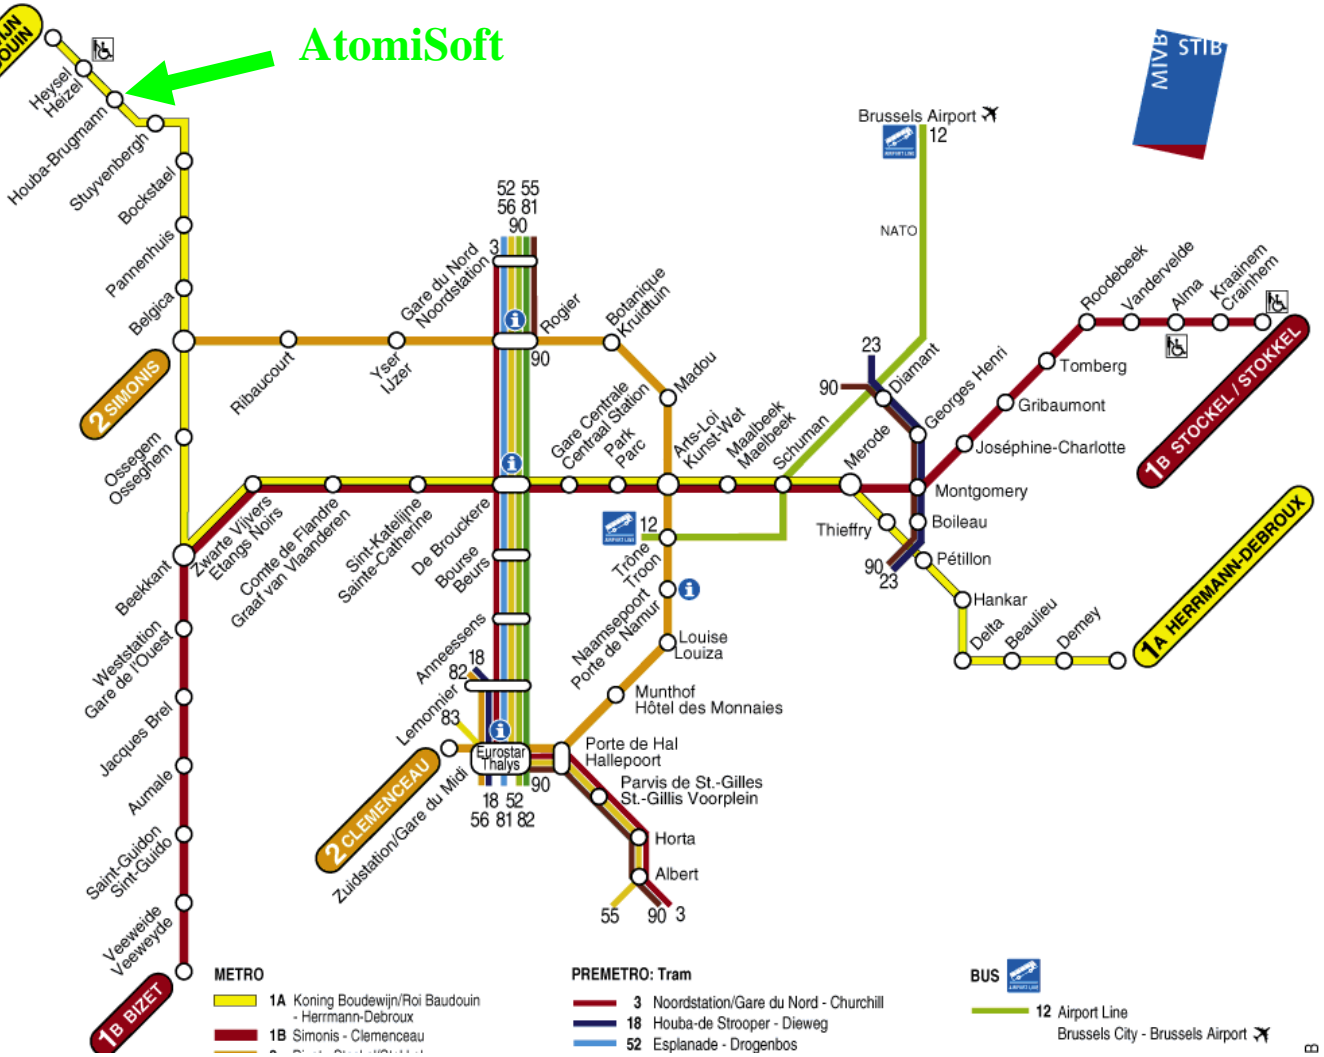

AtomiSoft

Sint-Lambertusplein 6

1020 Brussel

Take the metroline 1A, direction *Koning Boudewijn/Roi Baudouin*. Get out at the station *Houba Brugmann*. Follow the street 'Rue Reper Vrevenstraat' for about 400 meters until you reach the place Sint -Lambertusplein/Place Saint-Lambert. AtomiSoft is located in the building with the yellow facade, in front of the church.

**1A KONING BOUDEWIJN
ROI BAUDOUIN**

AtomiSoft

METRO
 1A Koning Boudewijn/Roi Baudouin - Herrmann-Debroux
 1B Simonis - Clemenceau

PREMETRO: Tram
 3 Noordstation/Gare du Nord - Churchill
 18 Houba-de Strooper - Dieweg
 52 Esplanade - Drogenbos

BUS
 12 Airport Line
 Brussels City - Brussels Airport